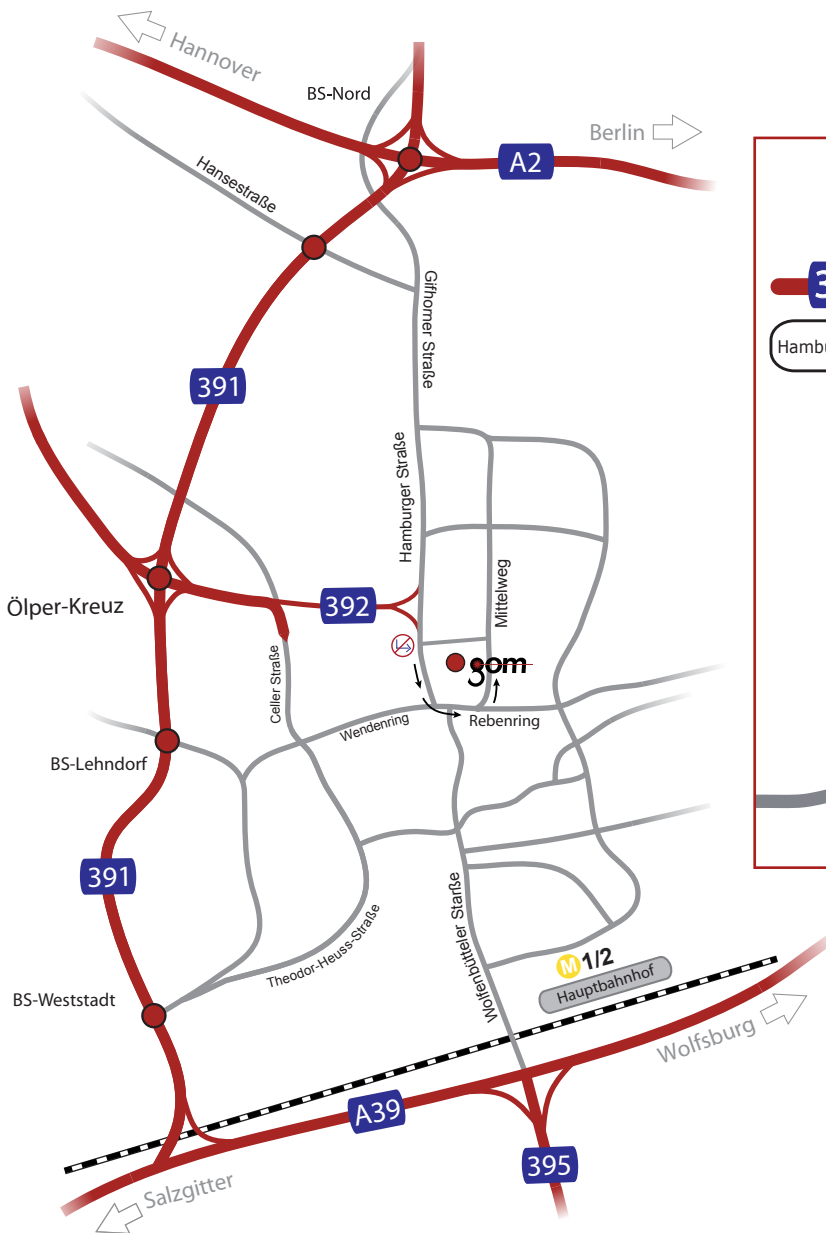

GOM mbH

On the A2 from Hannover / On the A2 from Berlin

- Leave the motorway A2 at Autobahnkreuz Braunschweig Nord and turn into A391
- At Autobahnkreuz Ölper join the A392 following signs to BS-Hamburger Straße
- Leave the motorway at the exit Hamburger Straße
- Turn right towards downtown Braunschweig
- 2nd traffic light (large crossing) turn left into Rebenring
- 2nd traffic light turn left into Mittelweg and follow the street for approx. 350m you will find the GOM mbH in the Panther Business Center on the left hand side

GOM mbH

On the A39 from Salzgitter

- At Autobahndreieck Braunschweig Südwest, join the A391 to Autobahnkreuz Ölper
- At Autobahnkreuz Ölper join the A392 following signs to BS-Hamburger Straße
- Leave the motorway at the exit Hamburger Straße
- Turn right towards downtown Braunschweig
- 2nd traffic light (large crossing) turn left into Rebenring
- 2nd traffic light turn left into Mittelweg and follow the street for approx. 350m you will find the GOM mbH in the Panther Business Center on the left hand side